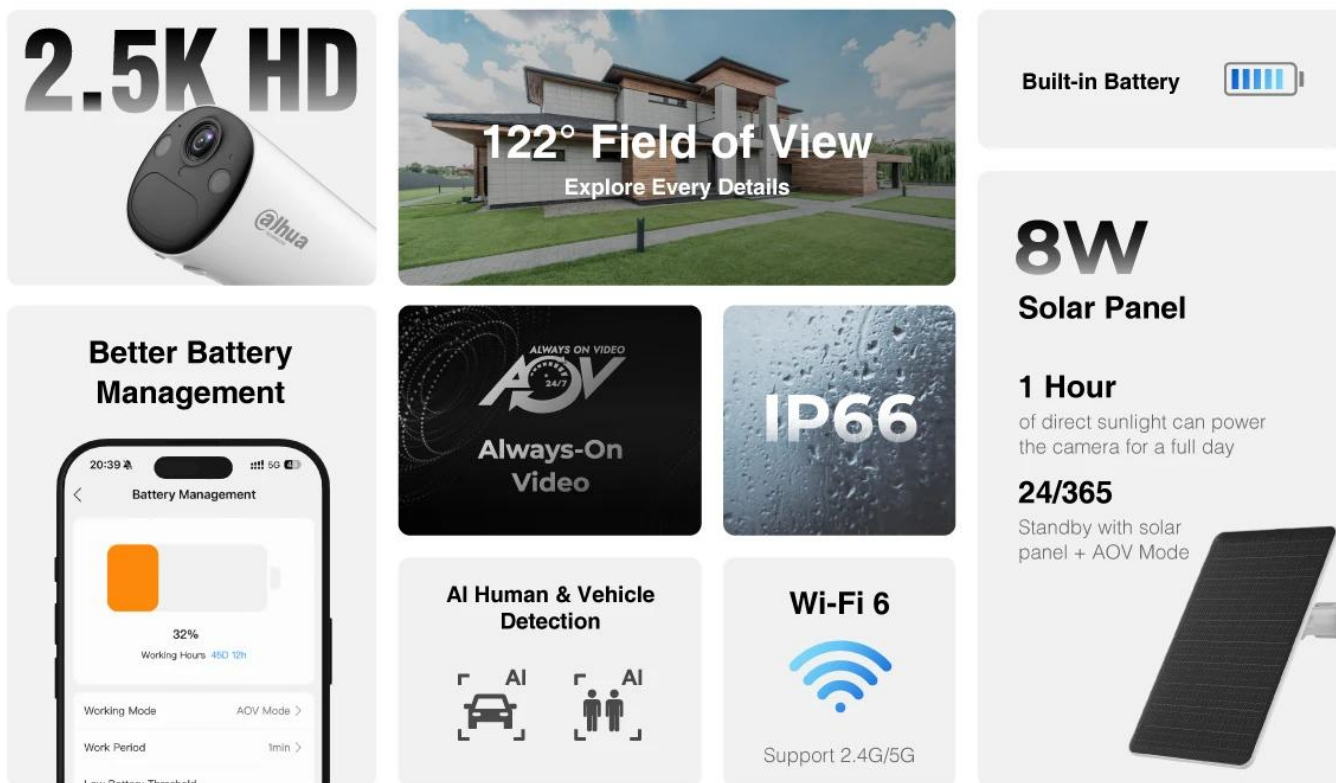

- Rozlišení **4 Mpx** (2560 × 1440 px) s kompresí H.265 pro efektivní ukládání dat
- Dual-band **Wi-Fi 6** na frekvencích 2,4 GHz a 5 GHz pro stabilní připojení
- Solární napájení s **8W panelem** a baterií 32,4 Wh pro autonomní provoz
- AI detekce osob a vozidel s PIR senzorem pro dosah až **12 m**
- Smart Dual Light s IR osvětlením (15 m) a teplým světlem (20 m) pro barevné noční vidění
- Obousměrné audio s vestavěným mikrofonem a reproduktorem pro komunikaci
- Krytí **IP66** pro odolnost proti prachu a vodě, provoz -20 °C až +60 °C
- Podpora microSD karet až **512 GB** pro lokální ukládání záznamů
- Rychlé párování přes **Bluetooth** a ovládání aplikací DMSS (Android/iOS)

Provozní režimy a spotřeba energie

Kamera nabízí čtyři provozní režimy optimalizované pro různé scénáře použití: ultra úsporný režim (0,008 W), úsporný režim (0,008 W), AOV režim pro nepřetržité nahrávání (0,2 W) a výkonný režim (1,22 W). Solární panel zajišťuje dobíjení baterie během dne pro nepřetržitý provoz.

Pokročilé funkce zabezpečení

System disponuje zvukovou a světelnou signalizací pro okamžité odstrašení narušitelů. Detekce pohybu je konfigurovatelná až pro 4 oblasti. WDR (Wide Dynamic Range) zajišťuje kvalitní obraz i ve scénách s velkým kontrastem osvětlení. Všechna data jsou šifrována pro maximální bezpečnost.

Snadná instalace a ovládání

Díky bezdrátovému připojení není nutná profesionální instalace ani pokládka kabelů. Kamera se rychle spáruje přes Bluetooth a ovládá se intuitivní aplikací DMSS s možností vzdáleného přístupu, živého náhledu, přehrávání záznamů a sdílení přístupu s rodinou.

Obsah balení

Wi-Fi kamera, solární panel 8 W, napájecí kabel, 2× držák, 2× sada šroubů, 2× vrtací šablona

ZÁKLADNÍ SPECIFIKACE

Snímač: 1/3" CMOS

Rozlišení: 4 Mpx (2560 × 1440 px)

Objektiv: fixní 2,1 mm, F1.6

Zorný úhel: 122,5° (H), 66° (V), 144,5° (D)

Noční vidění: IR až 15 m, teplé světlo až 20 m

Kompresce: H.265