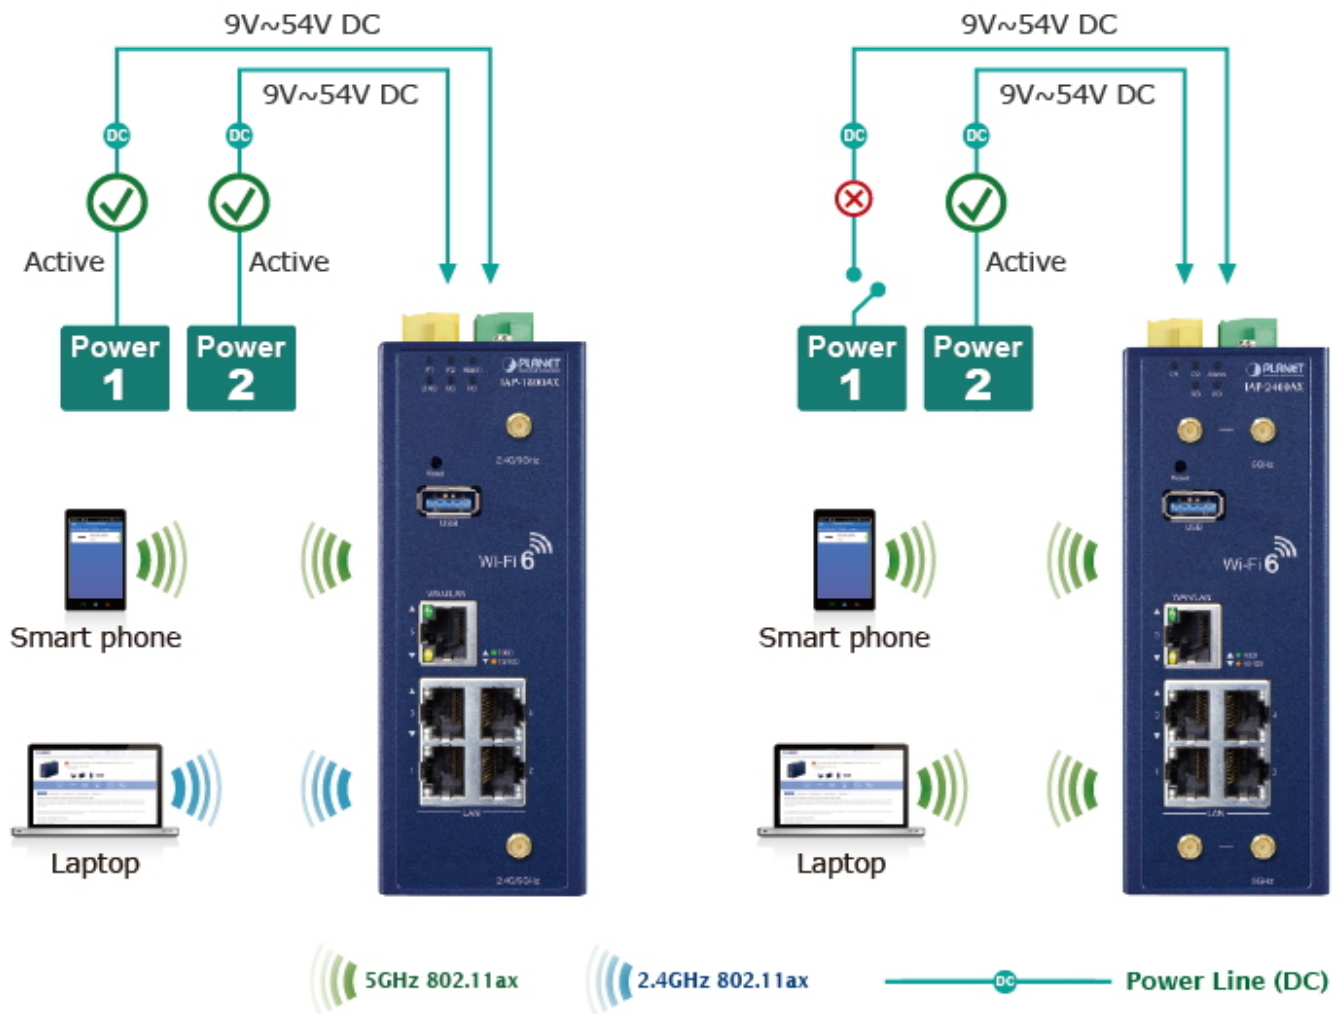

### Setup Wizard for Multiple Modes

### Home Dashboard for Wi-Fi Status

# Non-stop 802.11ax Wireless Service Dual Power Input with Auto Failover