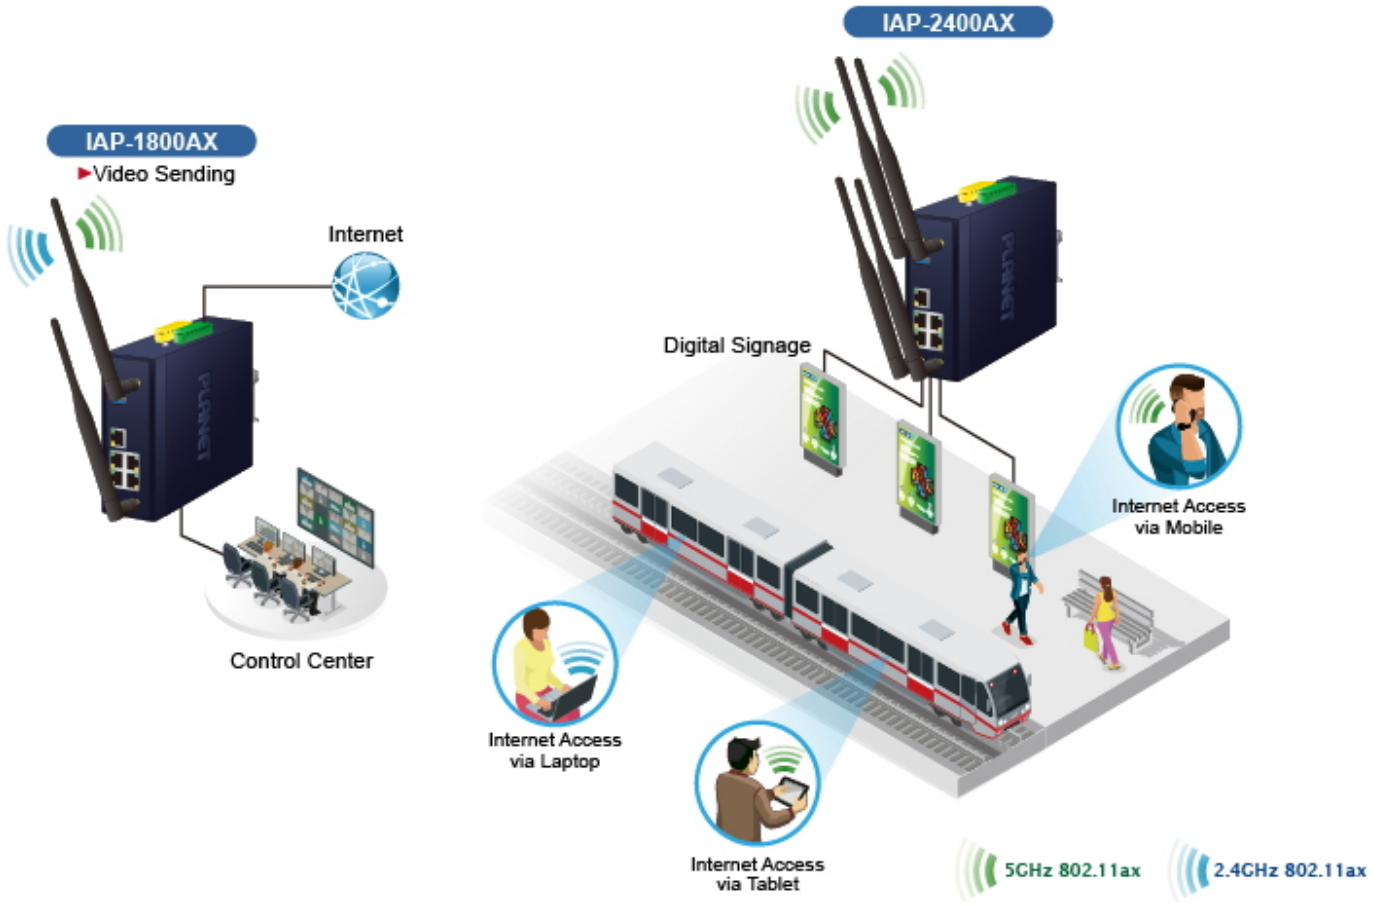

# Non-stop 802.11ax Wireless Service Dual Power Input with Auto Failover

# Fault Alarm Feature

DC  
Power Failure

or

RJ45  
Connection Link Down

## Digital Input

## Digital Output