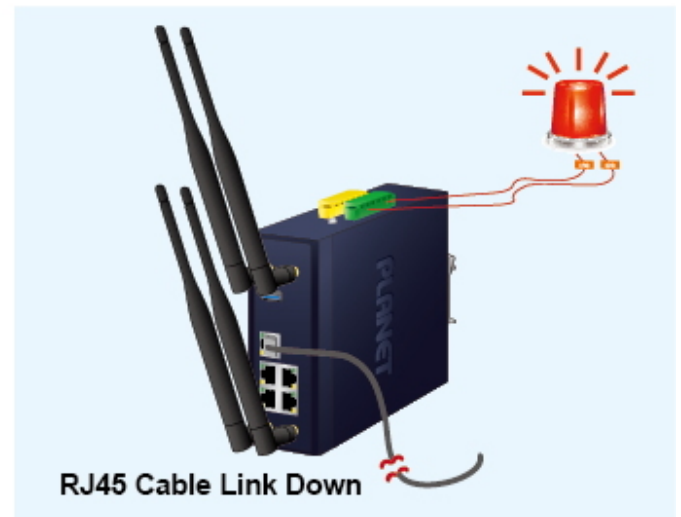

Digital Output