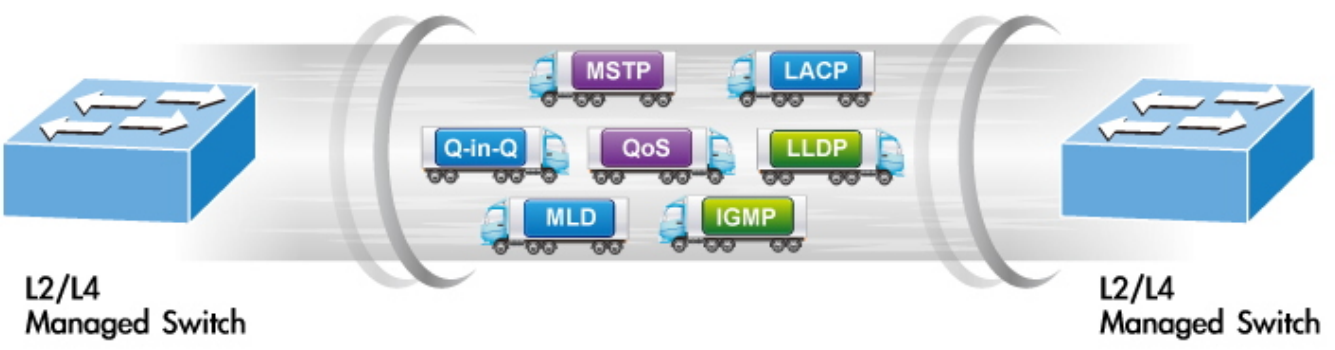

## Automatically Reboot Every Friday 23:00

PoE  
ON OFF ON

CPU/Buffer  
Load **85%**

CPU/Buffer  
Load **10%**

PoE PT Camera

1000BASE-T UTP with PoE