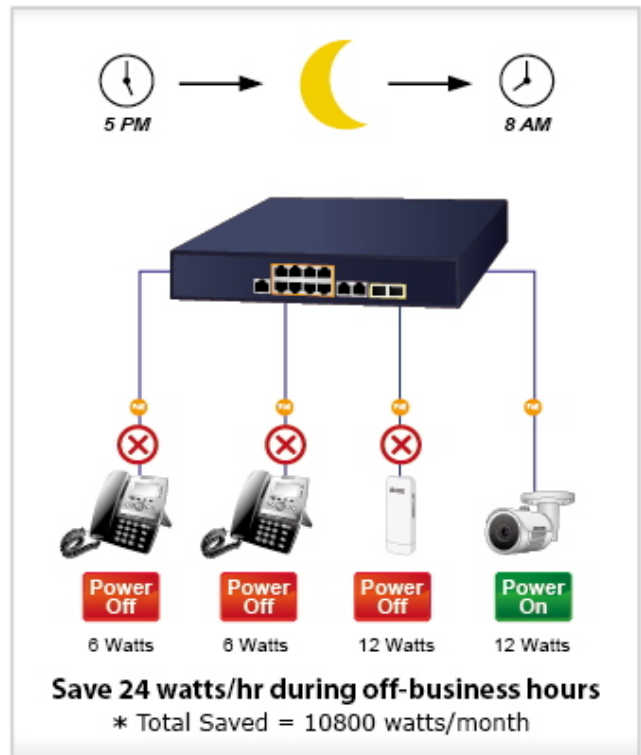

## Automatically Reboot Every Friday 23:00

PoE  
ON OFF ON

CPU/Buffer  
Load **85%**

CPU/Buffer  
Load **10%**

PoE PT Camera

1000BASE-T UTP with PoE