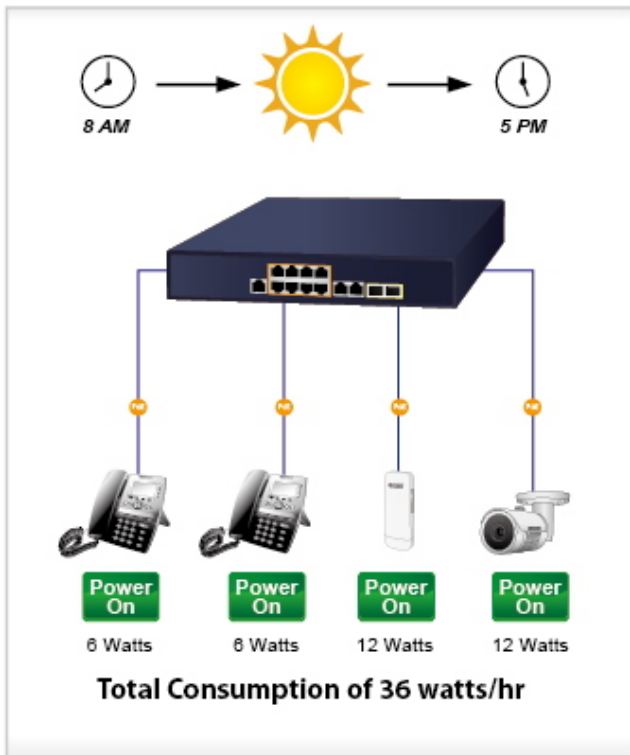

## Automatically Reboot Every Friday 23:00

PoE  
ON OFF ON

CPU/Buffer  
Load **85%**

CPU/Buffer  
Load **10%**

PoE PT Camera

1000BASE-T UTP with PoE