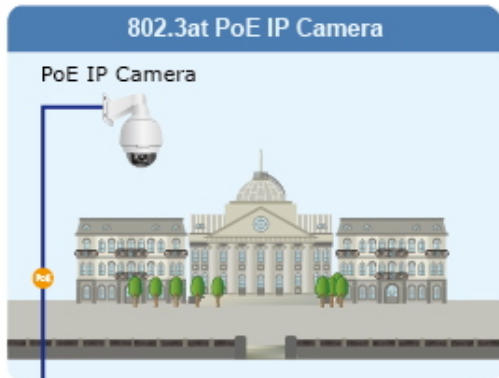

VLAN Isolation Mode

Extend Mode

PoE PD Alive Check

24 PoE IP Cameras

GSW-2824P

NVR

Gigabit Uplink

Monitoring Center

- 1000BASE-T UTP
- PoE 1000BASE-T UTP with PoE
- 1000BASE-SX/LX Fiber Optic

Campus

-  1000BASE-T UTP
-  1000BASE-T UTP with PoE
-  Power Line (DC)