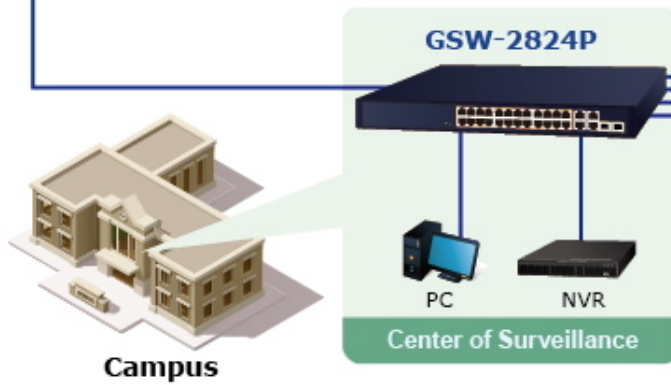

VLAN Isolation Mode

Extend Mode

PoE PD Alive Check

24 PoE IP Cameras

GSW-2824P

NVR

Gigabit Uplink

Monitoring Center

- 1000BASE-T UTP
- PoE 1000BASE-T UTP with PoE
- 1000BASE-SX/LX Fiber Optic

Campus

-  1000BASE-T UTP
-  1000BASE-T UTP with PoE
-  Power Line (DC)