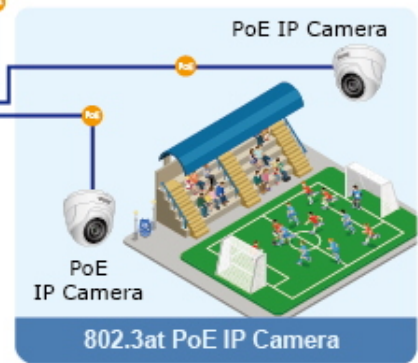

VLAN Isolation Mode

Extend Mode

PoE PD Alive Check

24 PoE IP Cameras

GSW-2824P

NVR

Gigabit Uplink

Monitoring Center

- 1000BASE-T UTP
- PoE 1000BASE-T UTP with PoE
- 1000BASE-SX/LX Fiber Optic

Campus

-  1000BASE-T UTP
-  1000BASE-T UTP with PoE
-  Power Line (DC)